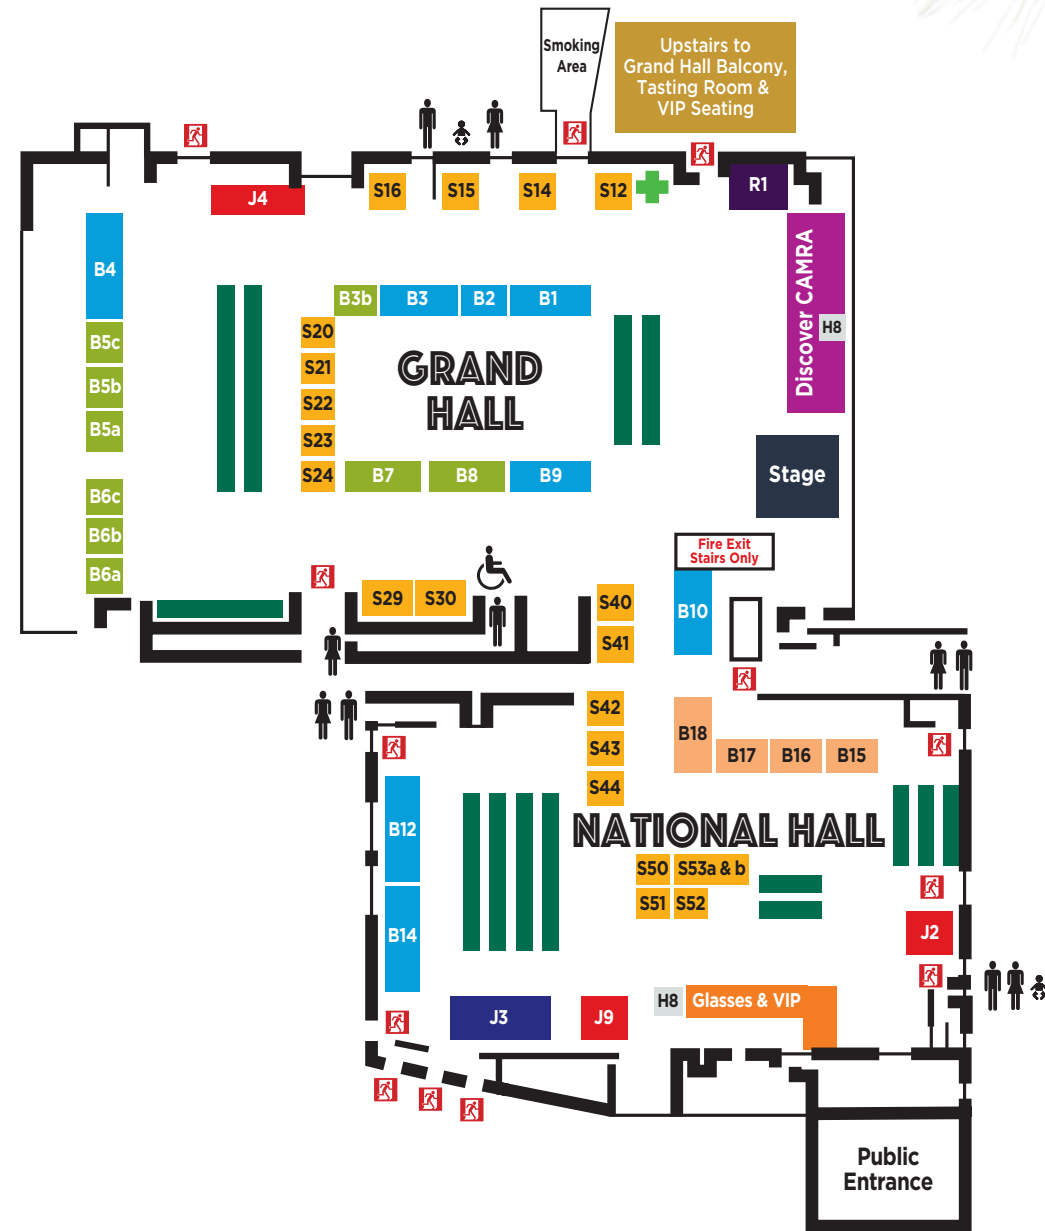

## CAMRA STANDS

- R1** Discover CAMRA Membership & Information
- H8** Discovery Bar
- J3** CAMRA Shop
- H8** Heritage Pubs
- H8** Beer Token Sales
- J3** Brewery Shop

## BARs

- B01** Windsor Castle Bar
- B02** Gin & Wine Bar
- B03** Edinburgh Castle Bar
- B03b** Tribute Ale Bar
- B04** Giant's Causeway Bar
- B05a** Vocation Brewery
- B05b** Siren Craft Brew
- B05c** The Wild Beer Co.
- B06a** Adnams
- B06b** Harveys Brewery
- B06c** Fyne Ales
- B07** Titanic Brewery
- B08** Anspach & Hobday
- B08** Arkell's
- B08** Bedlam Brewery
- B08** Bishop Nick
- B08** Black Storm
- B08** Bradfield Brewery
- B08** The Five Points Brewing Co.
- B08** Quantock
- B08** Ossett Brewery
- B08** Dorking Brewery
- B08** Lord's Brewing Co.
- B08** Iron Pier Brewery
- B08** Brew61
- B08** Vale Brewery
- B09** Ben Nevis Bar
- B10** Woolsthorpe Manor Cider Bar
- B12** Caernarfon Castle Bar
- B14** Angel of the North Bar
- B15** Binnenhof Bar
- B16** Brandenburg Gate Bar
- B17** Statue of Liberty Bar
- B18** Maidan Nezalezhnosti Bar

## FOOD & STALLS

- S12** Action Duchenne (Festival Charity)
- S14** Viking Drinking Horns
- S15** WWF
- S16** Proper Cornish Pasties
- S20** Crusty Pie
- S21** No2 Pound Street (Cheese)
- S22** Bombay Street Food
- S23** TBC
- S24** Dills Schwarma
- S29** Hello Fresh
- S30** Smart T's
- S40** Woodland Trust
- S41** Henley's Love Sweets
- S42** Rookery Mead
- S43** Scratching Shack
- S44** Coffee & Brownies
- S50** Simon's Sausage
- S51** Just Crisps
- S52** Beer 52
- SS3a** Great British Sausage, Burger & Pulled Pork
- SS3b** Greek Gyros Wraps

- Brewery Bars**
- International Bars**
- CAMRA Bars**
- Seating**
- Glasses Stand**
- Food/Exhibitor Stalls**
- Brewery Shop**
- Games**
- Discover CAMRA**
- Token Sales**
- Heritage Pubs**

- Womens Toilet
- Mens Toilet
- Baby Changing Facilities
- Disabled Toilets
- Fire Exit
- First Aid