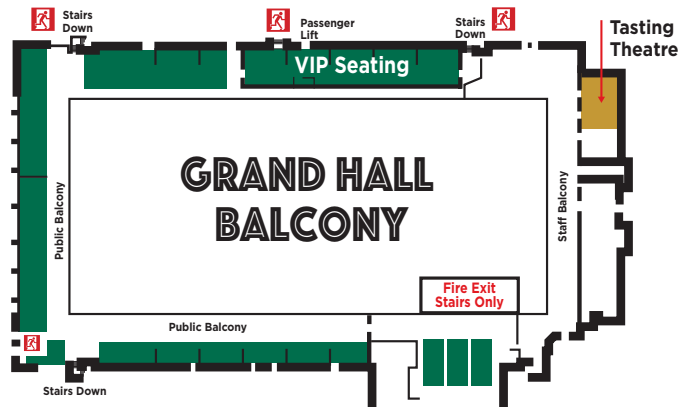

BARs

- **B01** Windsor Castle Bar
- **B02** Gin & Wine Bar
- **B03** Edinburgh Castle Bar
- **B03b** Tribute Ale Bar
- **B04** Giant's Causeway Bar
- **B05a** Vocation Brewery
- **B05b** Siren Craft Brew
- **B05c** The Wild Beer Co.
- **B06a** Adnams
- **B06b** Harveys Brewery
- **B06c** Fyne Ales
- **B07** Titanic Brewery
- **B08** Anspach & Hobday
- **B08** Arkell's
- **B08** Bedlam Brewery
- **B08** Bishop Nick
- **B08** Black Storm
- **B08** Bradfield Brewery
- **B08** The Five Points Brewing Co.
- **B08** Quantock
- **B08** Ossett Brewery
- **B08** Dorking Brewery
- **B08** Lord's Brewing Co.
- **B08** Iron Pier Brewery
- **B08** Brew61
- **B08** Vale Brewery
- **B09** Ben Nevis Bar
- **B10** Woolsthorpe Manor Cider Bar
- **B12** Caernarfon Castle Bar
- **B14** Angel of the North Bar
- **B15** Binnenhof Bar
- **B16** Brandenburg Gate Bar
- **B17** Statue of Liberty Bar
- **B18** Maidan Nezalezhnosti Bar

FOOD & STALLS

- **S12** Action Duchenne (Festival Charity)
- **S14** Viking Drinking Horns
- **S15** WWF
- **S16** Proper Cornish Pasties
- **S20** Crusty Pie
- **S21** No2 Pound Street (Cheese)
- **S22** Bombay Street Food
- **S23** TBC
- **S24** Dills Schwarma
- **S29** Hello Fresh
- **S30** Smart T's
- **S40** Woodland Trust
- **S41** Henley's Love Sweets
- **S42** Rookery Mead
- **S43** Scratching Shack
- **S44** Coffee & Brownies
- **S50** Simon's Sausage
- **S51** Just Crisps
- **S52** Beer 52
- **SS3a** Great British Sausage, Burger & Pulled Pork
- **SS3b** Greek Gyros Wraps

- **Brewery Bars**
- **International Bars**
- **CAMRA Bars**
- **Seating**
- **Glasses Stand**
- **Food/Exhibitor Stalls**
- **Brewery Shop**
- **Games**
- **Discover CAMRA**
- **Token Sales**
- **Heritage Pubs**

- Womens Toilet
- Mens Toilet
- Baby Changing Facilities
- Disabled Toilets
- Fire Exit
- First Aid